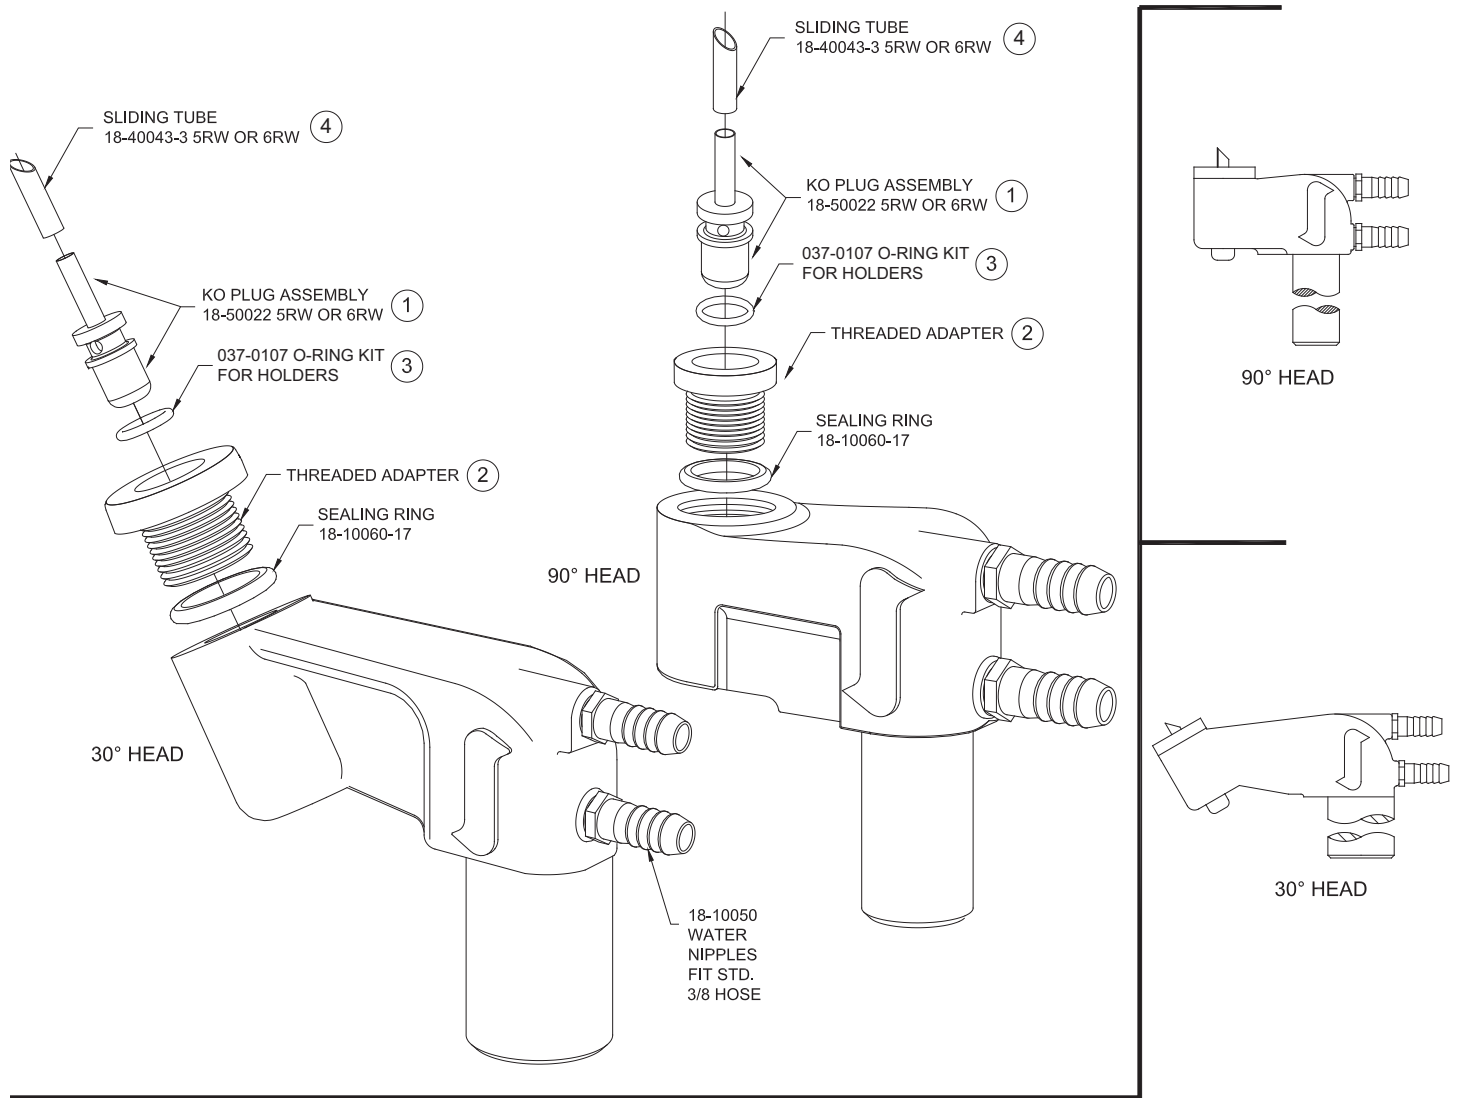

500 SERIES THREADED PREMIUM (EJECTOR) REPLACEMENT PARTS

T.J. Snow Co. • (423) 894-6234 • FAX (423) 490-2417 • Authorized Distributor CMW Inc.

500 SERIES PREMIUM (EJECTOR) WATER COOLED OFFSET HOLDERS WITH THREADED ADAPTER

Part No. Holder Assy.	Taper	Angle Of Head	KO Plug Assembly 1	Sealing Ring 3	Sliding Tube 4	Shank Dia.	Threaded Adapter 2
18-5035 18-5036	5 RW 6 RW	90°	18-50022	18-10060-10	18-40043-3	1-1/4	18-7875 18-7876
18-5045 18-5046	5 RW 6 RW	90°	18-50022	18-10060-10	18-40043-3	1-1/2	18-7875 18-7876
18-5235 18-5236	5 RW 6 RW	90°	18-50022	18-10060-10	18-40043-3	1-1/4	18-7875 18-7876
18-5245 18-5246	5 RW 6 RW	90°	18-50022	18-10060-10	18-40043-3	1-1/2	18-7875 18-7876
18-5635 18-5636	5 RW 6 RW	30°	18-50022	18-10060-10	18-40043-3	1-1/4	18-7875 18-7876
18-5645 18-5646	5 RW 6 RW	30°	18-50022	18-10060-10	18-40043-3	1-1/2	18-7875 18-7876