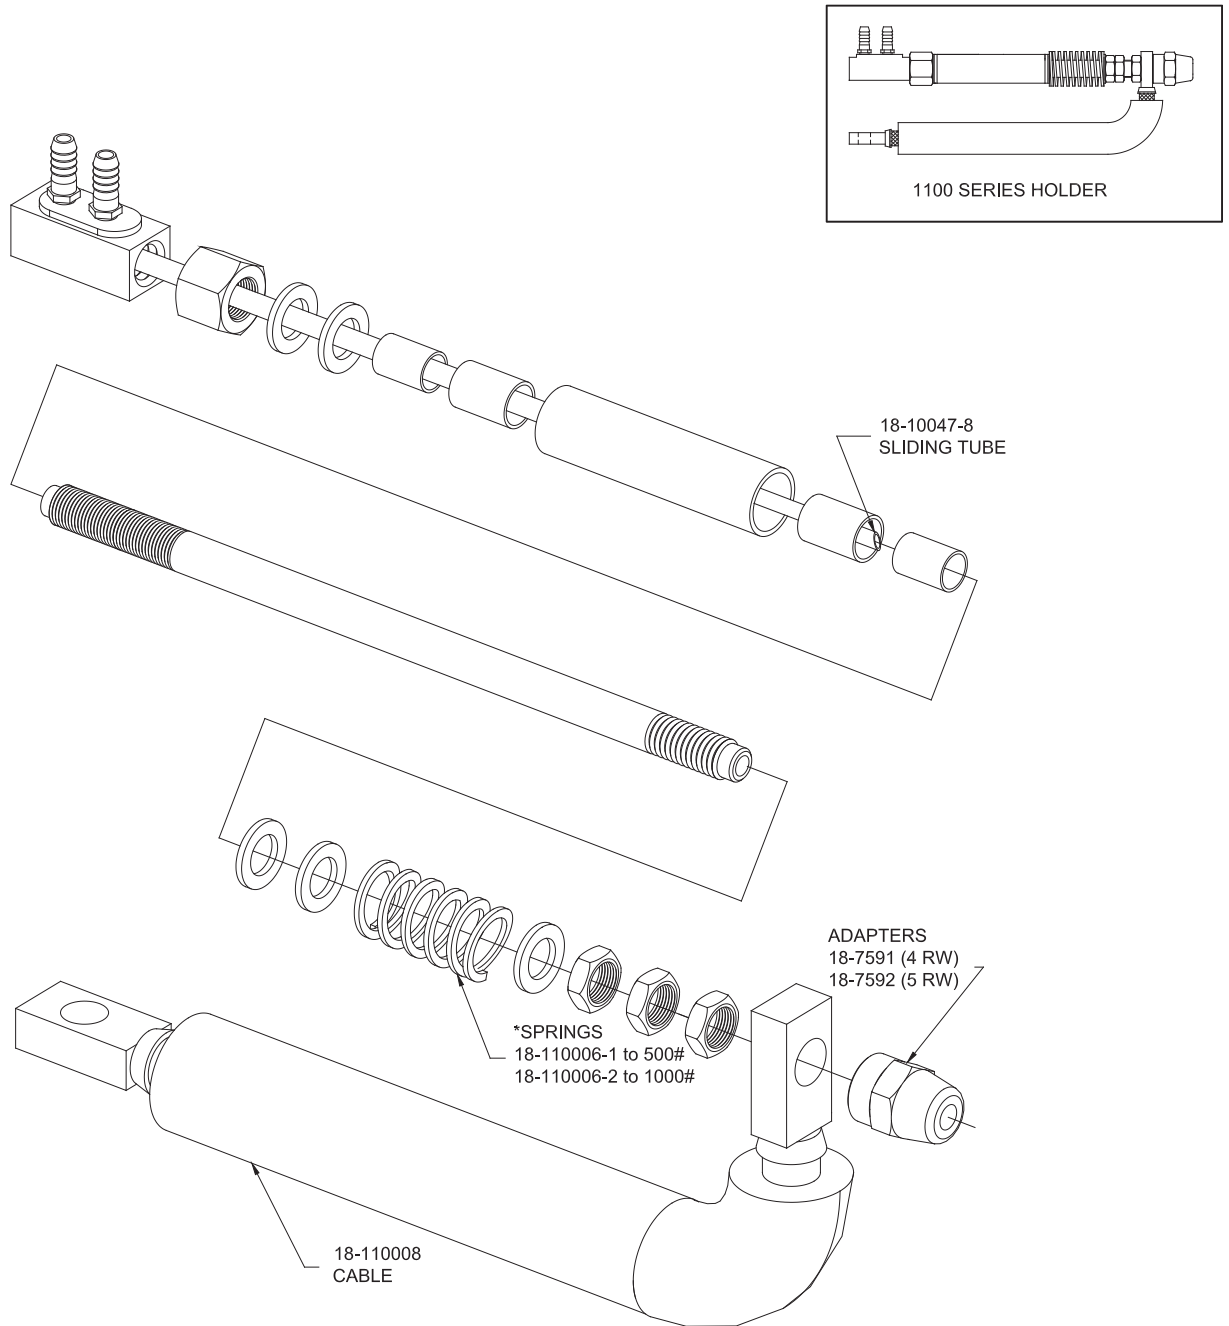

1100 SERIES ADJUST-A-PRESSURE HOLDER REPLACEMENT PARTS

T.J. Snow Co. • (423) 894-6234 • FAX (423) 490-2417 • Authorized Distributor CMW Inc.

1100 SERIES ADJUST-A-PRESSURE WATER COOLED LOW INERTIA ELECTRODE HOLDERS

* SPRINGS: 500# SPRING IS PAINTED BLUE; 1000# SPRING IS PAINTED YELLOW

Part No. Holder Assy.*	Barrel	Adapter	Adjust -A- Angle Adapters
18-1101 18-1102	18-110005-1	18-7591 18-7592	Select from 1150 Series Chart page 58
18-1103 18-1104	18-110005-2	18-7591 18-7592	Special order